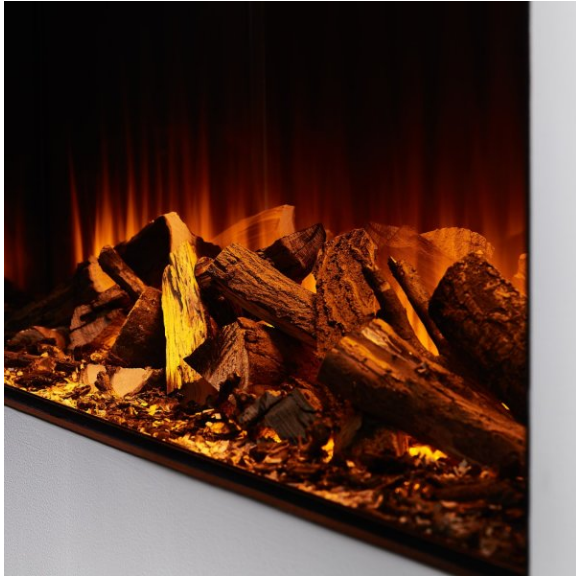

The signature logs are crafted from high quality materials that perfectly form together and capture every detail you would expect to see in a log, found whilst walking in the New Forest.

DELUXE REAL LOG

FOREST VIEW

The signature logs that are crafted from the rural New Forest in Hampshire, sit comfortably on an underlay of wood chippings and husk, which delivers a real earthy feel.

SLATE EFFECT

A touch of the added slate effect to the logs brings a neat and tidy fuel bed to life.

DIAMOND LIGHT

A dynamic way to show how light can enhance the visual aspect of a flame effect. This is something magical. The fuel bed colour changes take you through a journey of tranquillity.

Additional Images

Product Specification

Fuel	Electric
Installation Type	2 Sided Glass - Corner, 3 Sided Glass, Inset In Wall
Glass Front	Standard Glass
Fuel Bed	Crystals, Logs, Logs - Deluxe Real, Slate Chippings
Flame Effect	LED
Control	Remote - Programmable Thermostatic
Flame Adjustment	Brightness, Colour
Output (kW)	Max: 1.5, With Thermostat
Guarantee	3 Years