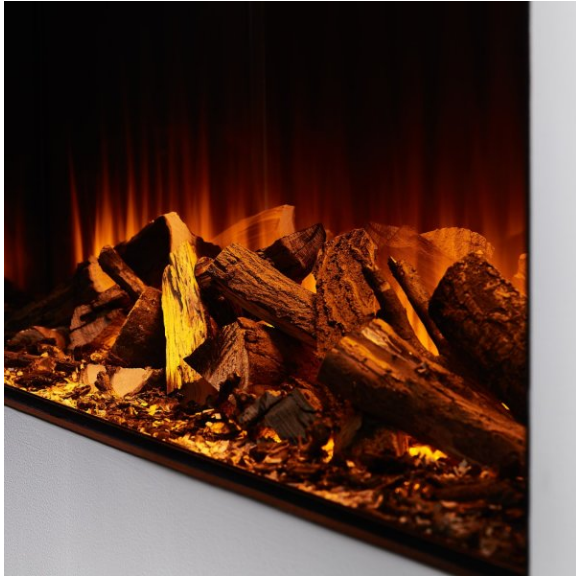

British Fires New Forest 2400

British Fires

RRP from £4199 (Showroom Exclusive)

Product Description

The New Forest electric fire takes flame technology to the next level. The LED flame visuals are almost unbelievable in the deep real fire colours and spread throughout the wide fire, utilising every angle.

The signature logs are crafted from high quality materials that perfectly form together and capture every detail you would expect to see in a log, found whilst walking in the New Forest.

DELUXE REAL LOG

FOREST VIEW

The signature logs that are crafted from the rural New Forest in Hampshire, sit comfortably on an underlay of wood chippings and husk, which delivers a real earthy feel.

SLATE EFFECT

A touch of the added slate effect to the logs brings a neat and tidy fuel bed to life.

Product Specification

Fuel	Electric
Installation Type	2 Sided Glass - Corner, 3 Sided Glass, Inset In Wall
Glass Front	Standard Glass
Fuel Bed	Crystals, Logs, Logs - Deluxe Real, Slate Chippings
Flame Effect	LED
Control	Remote - Programmable Thermostatic
Flame Adjustment	Brightness, Colour
Output (kW)	Max: 1.5, With Thermostat
Guarantee	3 Years