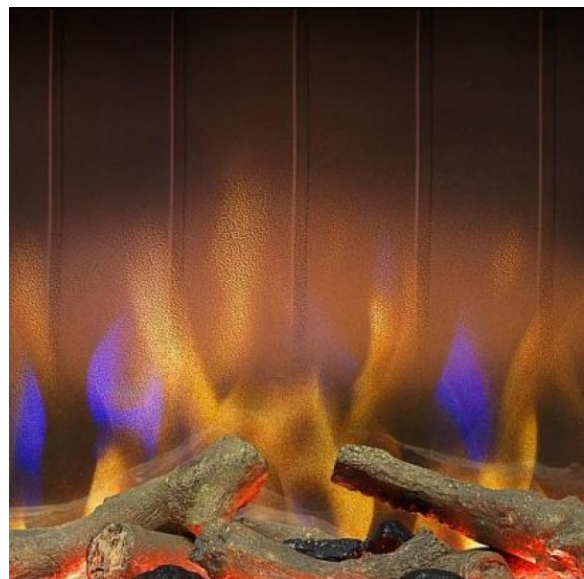

Dimplex

Dimplex Torridon

Dimplex

Please contact for pricing information

Product Description

The Torridon Optiflame 3D electric inset fire combines a contemporary finish, brilliant effects and a powerful 2kW fan heater. Optiflame 3D gives the power of choice. Add a blue flame for cool, calm vibes or choose a deep orange for a glorious glow. Adjust the downlighting to enhance the drama and pick the perfect crystals, logs or coal to enrich the luminosity of the fuel bed.

Designed to fit most common existing fireplaces, easy to use and impressive to view; the Torridon will leave you with toasty toes, while its warm glow makes the room alluring and restful.

Additional Images

Product Specification

Fuel	Electric
Glass Front	Open Fronted
Fuel Bed	Coals, Crystals, Logs
Flame Effect	Dimplex Optiflame 3D
Control	Manual, Remote - Basic
Flame Adjustment	Brightness, Colour
Fascia	Chrome
Inset Depth	65mm, 90mm
Spacer	Optional Extra
Output (kW)	Max: 2, Min: 1, With Thermostat
Accessories	Wooden Wall Panel
Guarantee	3 Years