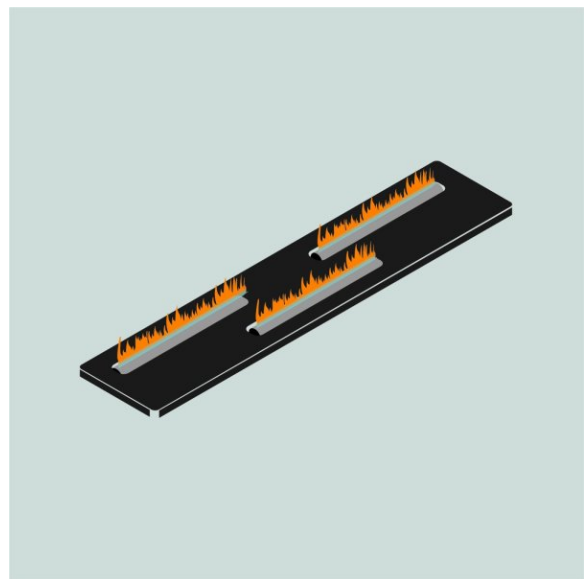

## Product Description

This single sided landscape gas fire is perfect to be installed as a 'hole in wall' design..

Being balanced flue, this fire would generally need to be installed into a false chimney breast, made from 1000 degree rated materials. The construction of this wall is a specialist task and should not be carried out by an inexperienced gas engineer.

There is also the option of installing within an existing chimney breast and using a chimney renovation kit to convert your conventional flue to work with a balanced flue fire.

We offer a full design service and can build your vision from start to finish.

## Product Specification

<b>Fuel</b>	LPG, Natural Gas
<b>Installation Type</b>	Inset In Wall
<b>Flue Type</b>	Balanced
<b>Glass Front</b>	Reflection Reducing Glass, Standard Glass
<b>Fuel Bed</b>	Grey Stones, Logs, White Carrara Pebbles, White Stones
<b>Burners</b>	One
<b>Control</b>	Remote - Programmable Thermostatic, Smartphone / Tablet
<b>Linings</b>	Black - Glass, Black - Plain
<b>Fascia</b>	Edge / Frameless
<b>Output (kW)</b>	Max: 10.8, Min: 3.6
<b>Efficiency</b>	%: 90, Group: A
<b>Guarantee</b>	2 Years