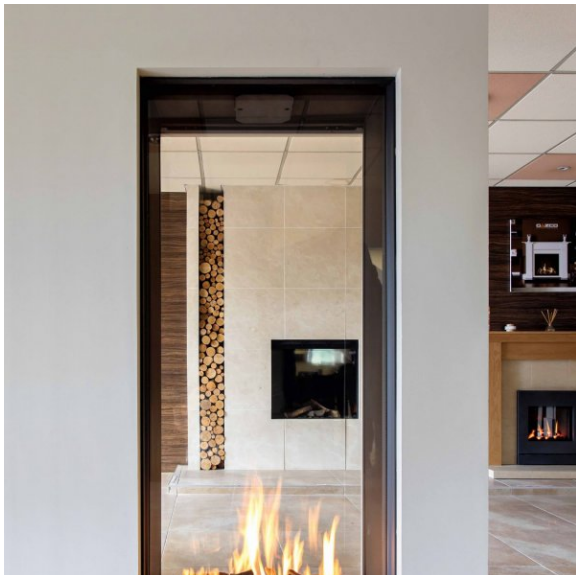

ELEMENT 

Element4 Sky L T

Element4

RRP from £7903 (Contact us for our discounted price)

Product Description

This 2 sided tunnel gas fire is sure to make a statement in any room, even when turned off! It is perfect for subdividing a large open plan area (e.g. Kitchen / Dining etc).

This fire will need to be installed into a false chimney breast, made from 1000 degree rated heat resistant materials. The construction of this wall is a specialist task and should not be carried out by an inexperienced gas engineer.

We offer a full design service and can build your vision from start to finish.

Additional Images

Product Specification

Fuel	LPG, Natural Gas
Installation Type	2 Sided Glass - Tunnel
Flue Type	Balanced
Glass Front	Reflection Reducing Glass, Standard Glass
Fuel Bed	Grey Stones, Logs, White Carrara Pebbles, White Stones
Burners	Two, Under Log
Control	Remote - Programmable Thermostatic, Smartphone / Tablet
Linings	Black - Plain
Output (kW)	Max: 10.8, Min: 2.7
Efficiency	%: 86, Group: B
Guarantee	2 Years