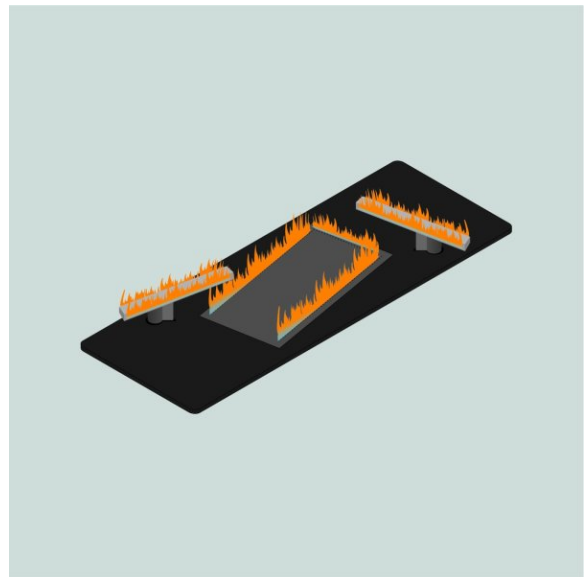

**ELEMENT** 

**Element4 Sky MR**

Element4

**RRP from £8789 (Contact us for our discounted price)**

## Product Description

This 3 sided gas fire is sure to make a statement in any room, even when turned off!  
It is perfect for subdividing a large open plan area (e.g. Kitchen / Dining etc).

This fire will need to be installed into a false chimney breast, made from 1000 degree rated heat resistant materials. The construction of this wall is a specialist task and should not be carried out by an inexperienced gas engineer.

## Product Specification

<b>Fuel</b>	LPG, Natural Gas
<b>Installation Type</b>	3 Sided Glass - Room Divider
<b>Flue Type</b>	Balanced
<b>Glass Front</b>	Reflection Reducing Glass, Standard Glass
<b>Fuel Bed</b>	Grey Stones, Logs, White Carrara Pebbles, White Stones
<b>Burners</b>	Two, Under Log
<b>Control</b>	Remote - Programmable Thermostatic, Smartphone / Tablet
<b>Linings</b>	Black - Glass, Black - Plain
<b>Fascia</b>	Edge / Frameless
<b>Output (kW)</b>	Max: 15.7, Min: 4.6
<b>Efficiency</b>	%: 89, Group: A
<b>Guarantee</b>	2 Years