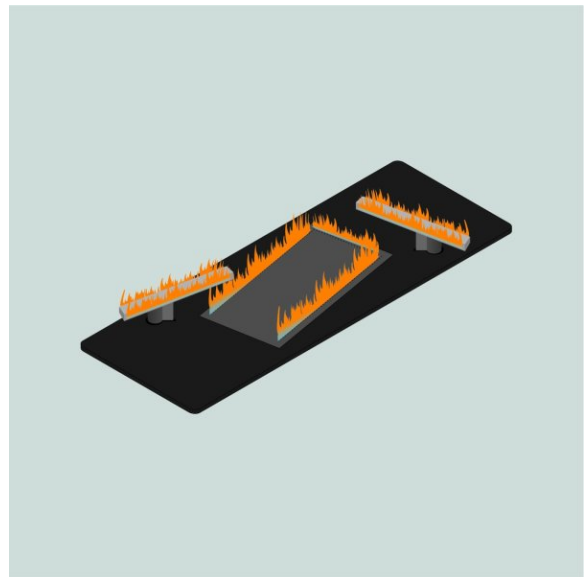

ELEMENT 

Element4 Sky SR

Element4

RRP from £7977 (Contact us for our discounted price)

Product Description

This 3 sided gas fire is sure to make a statement in any room, even when turned off!
It is perfect for subdividing a large open plan area (e.g. Kitchen / Dining etc).

This fire will need to be installed into a false chimney breast, made from 1000 degree rated heat resistant materials. The construction of this wall is a specialist task and should not be carried out by an inexperienced gas engineer.

We offer a full design service and can build your vision from start to finish.

Additional Images

Product Specification

Fuel	LPG, Natural Gas
Installation Type	3 Sided Glass - Room Divider
Flue Type	Balanced
Glass Front	Reflection Reducing Glass, Standard Glass
Fuel Bed	Grey Stones, Logs, White Carrara Pebbles, White Stones
Burners	Two, Under Log
Control	Remote - Programmable Thermostatic, Smartphone / Tablet
Linings	Black - Glass, Black - Plain
Fascia	Edge / Frameless
Output (kW)	Max: 15.7, Min: 4.6
Efficiency	%: 89, Group: A
Guarantee	2 Years