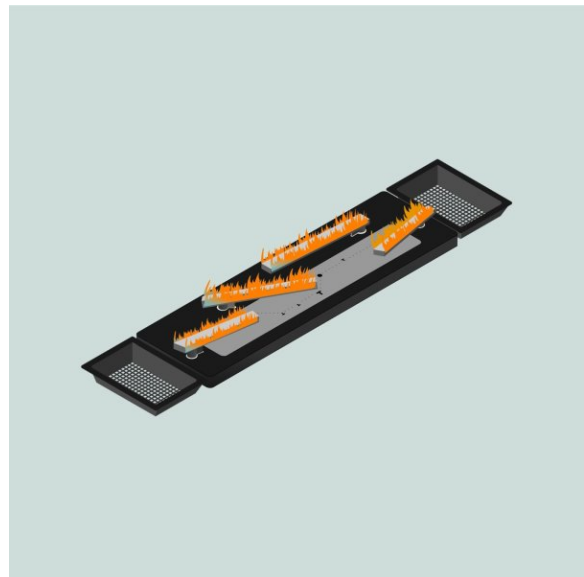

ELEMENT 4

Element4 Summum 140C

Element4

RRP from £8017 (Contact us for our discounted price)

Product Description

This 2 sided gas fire is ideally suited for installation into a corner of the room. You can have the glass return on either the left or right hand side, dependant on your room layout and personal requirements.

This fire will need to be installed into a false chimney breast, also known as a firewall, made from 1000 degree rated materials. The construction of this wall is a specialist task and should not be carried out by an inexperienced gas engineer.

We offer a full design service and can build your vision from start to finish.

Additional Images

Product Specification

Fuel	LPG, Natural Gas
Installation Type	2 Sided Glass - Corner
Flue Type	Balanced
Glass Front	Reflection Reducing Glass, Standard Glass
Fuel Bed	Logs, Underbed LED Lighting
Burners	Two, Under Log
Control	Remote - Programmable Thermostatic, Smartphone / Tablet
Linings	Black - Glass, Black - Plain
Output (kW)	Max: 18.2
Efficiency	?: 90, Group: A
Guarantee	2 Years