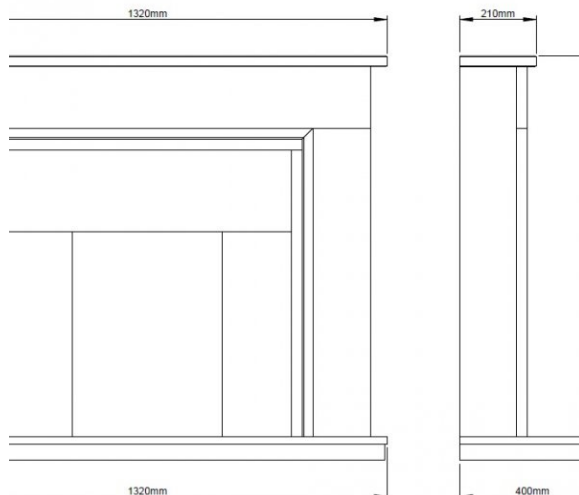

## Product Description

The Mosello is suitable for gas and electric fires.

Available in White & Grey micro marble only.

Back panel available with 22" cut out, for installation with wider fires.

## Product Specification

<b>Installation Type</b>	Fireplace
<b>Fireplace Material</b>	Micromarble
<b>Fireplace Colour</b>	White & Grey Inlay
<b>Fireplace Width</b>	48", 52"
<b>Rebate</b>	45mm, 75mm
<b>Hearth Design</b>	Boxed & Lipped
<b>Back Panel</b>	16" Cut Out, 22" Cut Out, 3 Piece
<b>Downlighting</b>	LED - Optional Extra