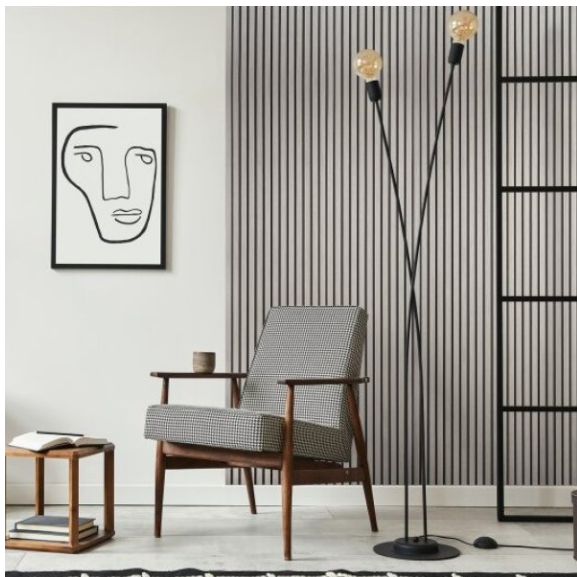

Fuse Acoustic Wooden Wall Panel in Grey Oak

Aurora

£85 inc vat Full Panel / £50 inc vat Half Panel

Product Description

THIS PRODUCT IS AVAILABLE AS COLLECTION ONLY FROM OUR SHOP IN POOLE AS WE DO NOT DELIVER

Product Information

- Grey oak finish.
- Easy fit installation.
- 35mm x 2.4mm slat size / 35mm x 12mm slat size.
- 1.44m² coverage / 0.72m² coverage.
- MDF slats with real wood veneer & felt backing.

The highly innovative acoustic wall panel by Fuse is finished in a charcoal oak real wood veneer, which provides a lightweight solution for anyone wanting the slatted look. The panel is easy to install and can quickly transform any indoor space with a contemporary redesign, from home offices to living rooms, bedrooms, or hallways.

Quantity: One panel

Care: Suitable for oiling or lacquering

Panel Measures:

Height: 2400mm / 1200mm

Width: 600mm

Depth: 21mm

Additional Images

Product Specification

Installation Type	Wooden Wall Panel
Colour	Charcoal Oak, Grey Oak, Natural Oak , Smoked Oak
Height	1200mm , 2400mm