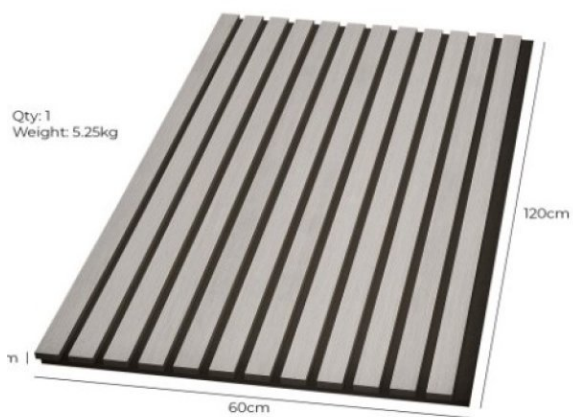

Product Information

- Grey oak finish.
- Easy fit installation.
- 35mm x 2.4mm slat size / 35mm x 12mm slat size.
- 1.44m² coverage / 0.72m² coverage.
- MDF slats with real wood veneer & felt backing.

The highly innovative acoustic wall panel by Fuse is finished in a charcoal oak real wood veneer, which provides a lightweight solution for anyone wanting the slatted look. The panel is easy to install and can quickly transform any indoor space with a contemporary redesign, from home offices to living rooms, bedrooms, or hallways.

Product Features

Finish: Grey oak

Slat Size: 35mm x 12mm

Slat Composition: MDF with real wood veneer

Backing: Flexible 9mm black felt backing

Panel Coverage: 1.44m² / 0.72m²

Suitability: Domestic & commercial spaces

Quantity: One panel

Care: Suitable for oiling or lacquering

Panel Measures:

Height: 2400mm / 1200mm

Width: 600mm

Depth: 21mm

Additional Images

Product Specification

Installation Type	Wooden Wall Panel
Colour	Charcoal Oak, Grey Oak, Natural Oak , Smoked Oak
Height	1200mm , 2400mm