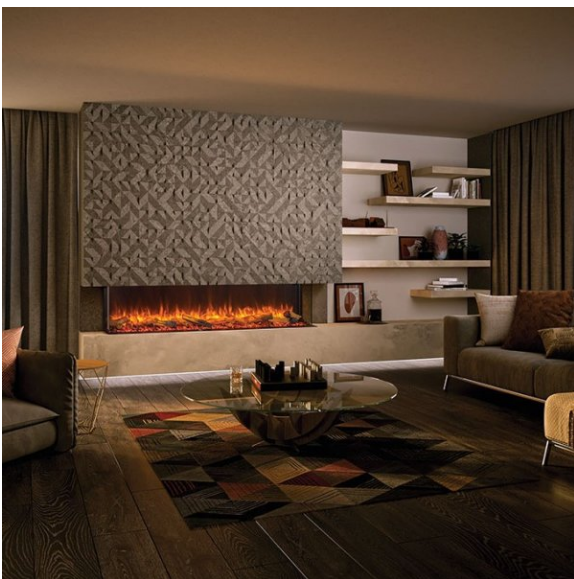

Gazco eReflex New Generation 195RW

Gazco

RRP £2095 (Contact us for our discounted price)

Product Description

The largest model in the Gazco eReflex Inset range, the 195RW is a truly captivating electric fire. With dramatic fuel and vibrant visuals to choose from, this ultra-contemporary electric fire projects flame effects among the fuel effects for a truly immersive display.

You can choose from three different flame options including Amber, Blue and Amber with Blue accent to create stunning visuals, as well as 13 different fuelled lighting options. This electric fire comes with an elegant thermostatic handset that gives full control over the fire's host of features and can be enjoyed with or without the heat.

Additional Images

Product Specification

Fuel	Electric
Installation Type	2 Sided Glass - Corner, 3 Sided Glass, Inset In Wall
Glass Front	Standard Glass
Fuel Bed	Crystals, Logs
Flame Effect	Gazco Chromalight
Control	Remote - Programmable Thermostatic, Smartphone / Tablet
Flame Adjustment	Colour
Output (kW)	Max: 2, Min: 1, With Thermostat
Guarantee	2 Years