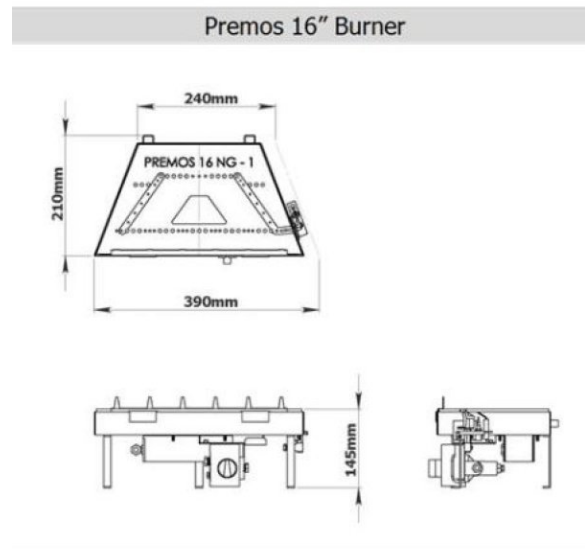

Product Specification

Fuel	LPG, Natural Gas
Installation Type	Decorative Inset Tray
Flue Type	Brick Flue (Class 1)
Glass Front	Open Fronted
Fuel Bed	Pebbles, Coals, Logs - Driftwood
Control	Manual, Remote - Basic
Casing Colour	Black
Output (kW)	Max: 2.6
Efficiency	%: 83, Group: D
Guarantee	2 Years