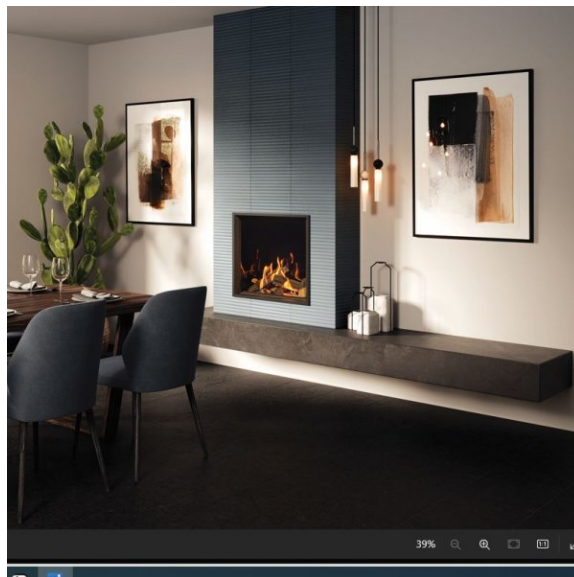

Onyx

RRP from £3024 (Contact us for our discounted price)

Product Description

Onyx Eclipse Gas Fires

Designed to be the very pinnacle of gas fire innovation, Onyx Eclipse gas fires deliver an unparalleled flame and fuel effect display, for a luxurious centrepiece which eclipses all others.

Onyx Eclipse gas fires are designed to create a truly awe-inspiring focal point in any home, whether traditional or contemporary. Smooth sloping exterior edges give way to our premium non-reflective glass, which minimises glare and reflections to provide a crystal-clear view of the ethereal flame visuals.

Premium non-reflective glass

Frameless Edge installation also possible

Hand-painted Split Oak Log-effect

Edge+ Frame

Top and Rear Flue Exit

Natural Gas and LPG Models

Compatible with a choice of stone mantels

What's more, with their portrait fireboxes able to be hearth mounted, Eclipse 60HL gas fires are well suited to be installed within a stone mantel to create a traditional and elegant centrepiece.

Additional Images