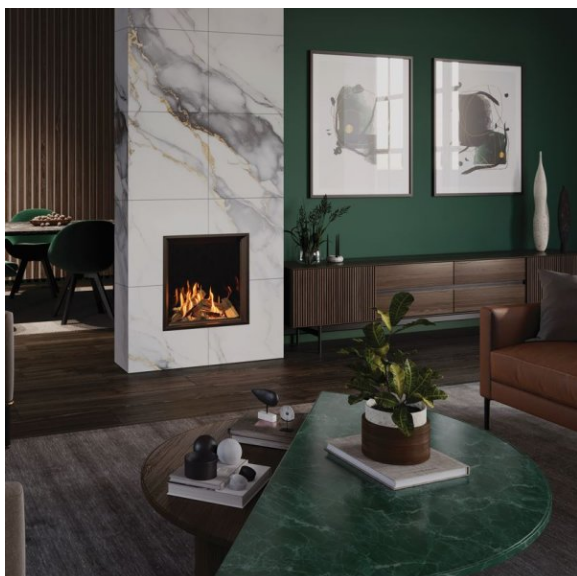

Onyx

RRP from £3024 (Contact us for our discounted price)

Product Description

Onyx Eclipse Gas Fires

Designed to be the very pinnacle of gas fire innovation, Onyx Eclipse gas fires deliver an unparalleled flame and fuel effect display, for a luxurious centrepiece which eclipses all others.

Onyx Eclipse gas fires are designed to create a truly awe-inspiring focal point in any home, whether traditional or contemporary. Smooth sloping exterior edges give way to our premium non-reflective glass, which minimises glare and reflections to provide a crystal-clear view of the ethereal flame visuals.

Premium non-reflective glass

Frameless Edge installation also possible

Hand-painted Split Oak Log-effect

Edge+ Frame

Top and Rear Flue Exit

Natural Gas and LPG Models

Compatible with a choice of stone mantels

What's more, with their portrait fireboxes able to be hearth mounted, Eclipse 60HL gas fires are well suited to be installed within a stone mantel to create a traditional and elegant centrepiece.

Additional Images